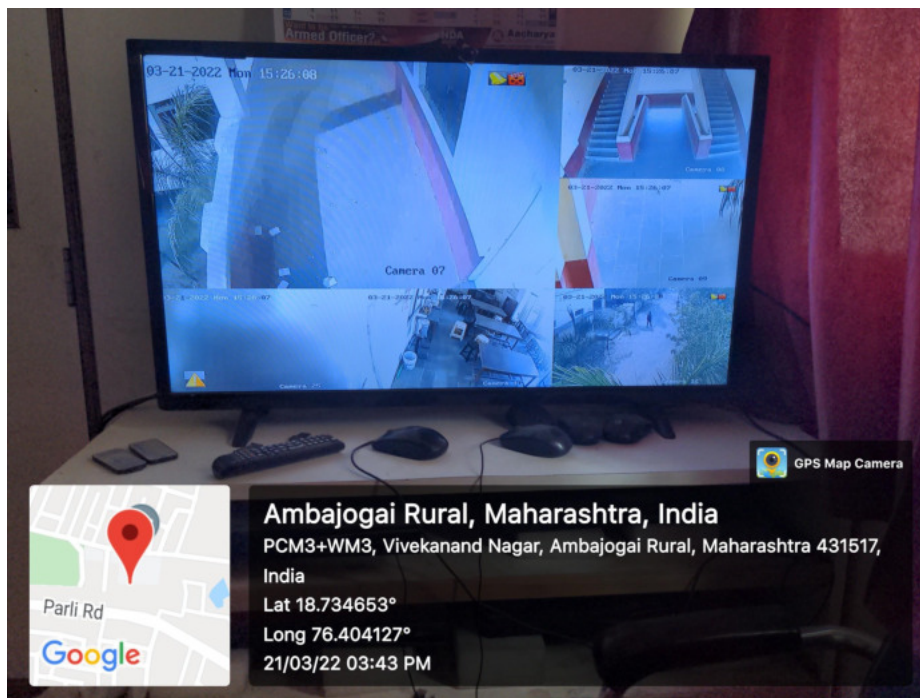

O.No. :

Date : / / 20

7.1.1 Measures initiated by the Institution for the promotion of gender equity

Some of the major facilities provided to the women are as follows:

Safety and Security: Entire campus is covered under 72 CCTV cameras. Footage of CCTV recording is often seen and necessary actions are taken, if any suspicious activity is observed. To monitor the entrance of persons, dedicated security people have been appointed. A Patrol van of local police called Damini Pathak periodically visits the campus for prevention of offensive activities.

Common Ladies Room

Sanitary Napkin Vending Machine

Banners in college campus on Gender Equality

CCTV cameras in college corridors

CCTV cameras in Classrooms

Monitoring room